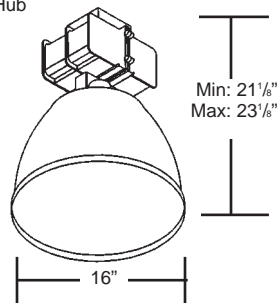

Accessories

Order separately	Catalogue #
Safety Hook ¾" NPT	Male HK75SS Female HF75SS
Cord Set 3 conductor, Type ST105 3' long	Cord only 3C Cord & plug 3CP
<i>For lengths other than 3 feet, revise the 3 in the catalogue number to the length in feet.</i>	
Q-Deck Plate For quick mounting Mounting screws not included	Q-DECK
Top Shroud	HB3-SS
Ballast Safety Chain	HB3-BSC
Optical Safety Cable	HB3-RSC
Bottom Closure	
For 14" reflector	<i>Not Available</i> <i>Use HB3</i>
For 16" reflector	HB3-BL
Wire Guard	
For 14" reflector	HB4-WG
For 16" reflector	HB3-WG

HB3
¾" Hub