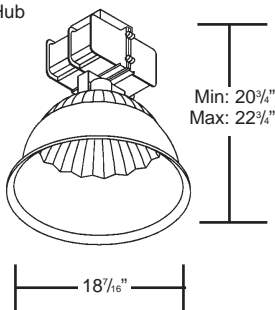

Ballasts

HPF ballasts are suitable low temperature starting. MH-30°C, Pulse Start MH -40°C, HPS -40°C

To 400 watt
¾" Hub