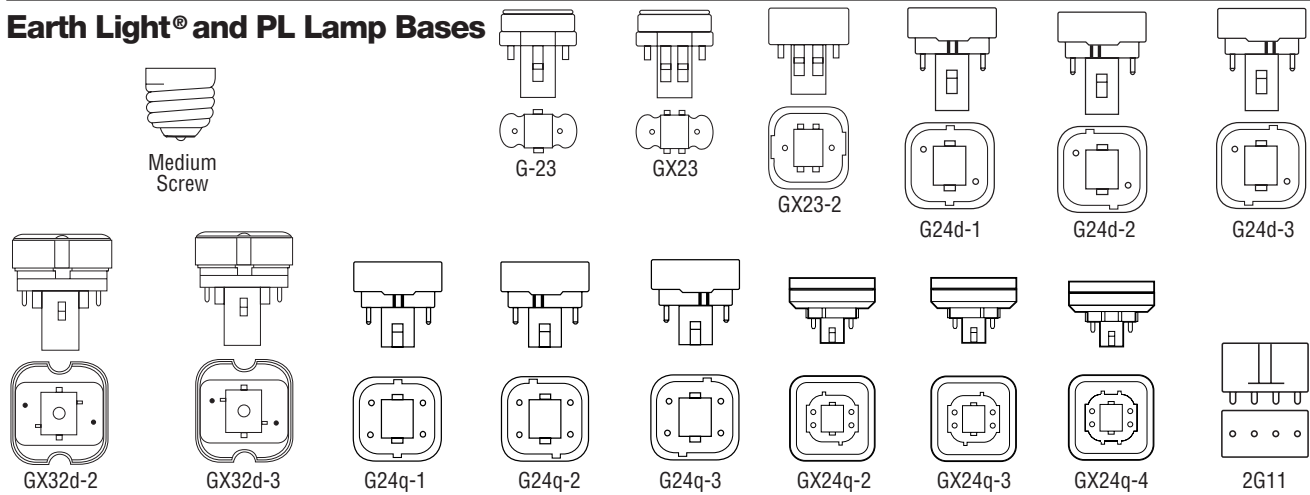

Earth Light® and PL Lamp Bases