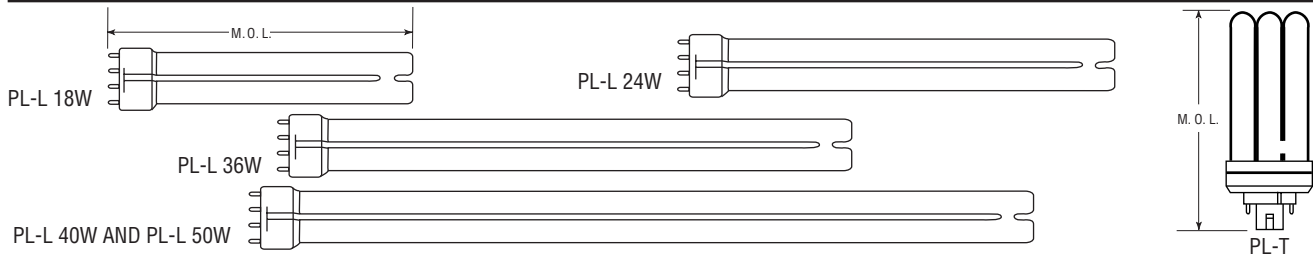

Compact Fluorescent Lamps

Nominal Lamp Watts	Bulb	Base	Product Number 046677-	Ordering Code	Generic Designation	Pkg. Qty.	Description	M.O.L. (In.)	Avg. Life, Hrs. (202)	Approx. Initial(203) Lumens(204)	Design Lumens (208)	CRI
--------------------	------	------	------------------------	---------------	---------------------	-----------	-------------	--------------	-----------------------	----------------------------------	---------------------	-----

PL-L Long Fluorescent Lamps

High color rendering, high efficacy lamps feature 4 pin base for use with preheat, rapid start, electronic and dimming circuits.

18	PL-L	2G11	\$\$\$	34500-9	PL-L 18W/30	FT18W/2G11/30	25	3000K	8 ⁵ / ₁₆	12,000	1250	1125	82
				34501-7	PL-L 18W/41	FT18W/2G11/41	25	4100K	8 ⁵ / ₁₆	12,000	1250	1125	82
24	PL-L	2G11	\$\$\$	34505-8	PL-L 24W/30	FT24W/2G11/30	25	3000K	12 ¹ / ₁₆	12,000	1800	1620	82
				34508-2	PL-L 24W/41	FT24W/2G11/41	25	4100K	12 ¹ / ₁₆	12,000	1800	1620	82
36	PL-L	2G11	\$\$\$	34511-6	PL-L 36W/30	FT36W/2G11/30	25	3000K	16 ¹ / ₁₆	12,000	2900	2610	82
				34942-3	PL-L 36W/35	FT36W/2G11/35	25	3500K	16 ¹ / ₁₆	12,000	2900	2610	82
				34513-2	PL-L 36W/41	FT36W/2G11/41	25	4100K	16 ¹ / ₁₆	12,000	2900	2610	82
38	PL-L	2G11	\$\$\$	30042-6	PL-L 40W/30/RS	FT40W/2G11/RS/30	25	3000K	22 ¹ / ₂	20,000	3300	2970	82
				30043-4	PL-L 40W/35/RS	FT40W/2G11/RS/35	25	3500K	22 ¹ / ₂	20,000	3300	2970	82
				30044-2	PL-L 40W/41/RS	FT40W/2G11/RS/41	25	4100K	22 ¹ / ₂	20,000	3300	2970	82
50	PL-L	2G11	\$\$\$	34747-6	PL-L 50W/30/RS	FT50W/2G11/RS/30	25	3000K	22 ¹ / ₂	14,000	4300	3870	82
				34753-4	PL-L 50W/35/RS	FT50W/2G11/RS/35	25	3500K	22 ¹ / ₂	14,000	4300	3870	82