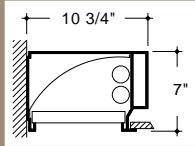

The system is fully recessed and mounted to wall. Extruded aluminum backplate and ceiling trim. Bone white finish.

26

SECTIONS	LAMPS	LENGTH	CAT.NO.	VOLTS*	BALLAST*
INDIVIDUAL - BOTH ENDS CLOSED					
1 - LAMP	1-20 W/T12	24"	PW-2240-	120	STD
	1-30 W/T12	36"	PW-2360-	120	ES
	1-40 W/T12	48"	PW-2480-	120	ES
2 - LAMPS	2-30 W/T12	69"	PW-2690-	120	ES
	2-40 W/T12	93"	PW-2930-	120	ES
CONNECTOR - BOTH ENDS OPEN					
1 - LAMP	1-20 W/T12	21"	PW-2210C-	120	STD
	1-30 W/T12	33"	PW-2330C-	120	ES
	1-40 W/T12	45"	PW-2450C-	120	ES
2 - LAMPS	2-30 W/T12	66"	PW-2660C-	120	ES
	2-40 W/T12	90"	PW-2900C-	120	ES
LEFT END - LEFT END CLOSED					
1 - LAMP	1-20 W/T12	22½"	PW-2225L-	120	STD
	1-30 W/T12	34½"	PW-2345L-	120	ES
	1-40 W/T12	46½"	PW-2465L-	120	ES
2 - LAMPS	2-30 W/T12	67½"	PW-2675L-	120	ES
	2-40 W/T12	91½"	PW-2915L-	120	ES
RIGHT END - RIGHT END CLOSED					
1 - LAMP	1-20 W/T12	22½"	PW-2225R-	120	STD
	1-30 W/T12	34½"	PW-2345R-	120	ES
	1-40 W/T12	46½"	PW-2464R-	120	ES
2 - LAMPS	2-30 W/T12	67½"	PW-2675R-	120	ES
	2-40 W/T12	91½"	PW-2915R-	120	ES
FILLER		BLANK	AS SPECIFIED	PW-2000	