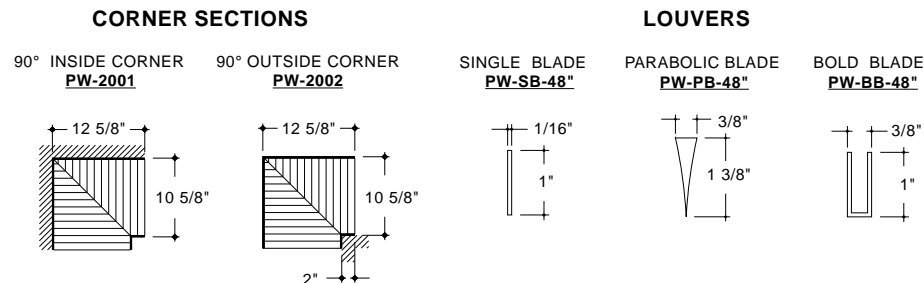

RECESSED PERIMETER WALL LIGHTING SYSTEM

PW

A perimeter wall lighting system, for a continuous even illumination on vertical surfaces.

Overlapping vertically staggered lamps coupled with a semi-specular aluminum reflector and aluminum baffles.

The system is fully recessed and mounted to wall. Extruded aluminum backplate and ceiling trim. Bone white finish.

26

SECTIONS	LAMPS	LENGTH	CAT.NO.	VOLTS*	BALLAST*
INDIVIDUAL - BOTH ENDS CLOSED					
1 - LAMP	1-20 W/T12	24"	PW-2240-	120	STD
	1-30 W/T12	36"	PW-2360-	120	ES
	1-40 W/T12	48"	PW-2480-	120	ES
2 - LAMPS	2-30 W/T12	69"	PW-2690-	120	ES
	2-40 W/T12	93"	PW-2930-	120	ES
CONNECTOR - BOTH ENDS OPEN					
1 - LAMP	1-20 W/T12	21"	PW-2210C-	120	STD
	1-30 W/T12	33"	PW-2330C-	120	ES
	1-40 W/T12	45"	PW-2450C-	120	ES
2 - LAMPS	2-30 W/T12	66"	PW-2660C-	120	ES
	2-40 W/T12	90"	PW-2900C-	120	ES
LEFT END - LEFT END CLOSED					
1 - LAMP	1-20 W/T12	22½"	PW-2225L-	120	STD
	1-30 W/T12	34½"	PW-2345L-	120	ES
	1-40 W/T12	46½"	PW-2465L-	120	ES
2 - LAMPS	2-30 W/T12	67½"	PW-2675L-	120	ES
	2-40 W/T12	91½"	PW-2915L-	120	ES
RIGHT END - RIGHT END CLOSED					
1 - LAMP	1-20 W/T12	22½"	PW-2225R-	120	STD
	1-30 W/T12	34½"	PW-2345R-	120	ES
	1-40 W/T12	46½"	PW-2464R-	120	ES
2 - LAMPS	2-30 W/T12	67½"	PW-2675R-	120	ES
	2-40 W/T12	91½"	PW-2915R-	120	ES
FILLER		BLANK	AS SPECIFIED	PW-2000	

NOTE:
ORDER HOUSING AS PER CAT.NO. and THE 48" LOUVERS & CORNERS TO MATCH.

ORDERING EX:

Qty 2 - Housing CAT.NO. PW-2690-120-ES
Qty 4 - Louver CAT.NO. PW-PB-48
Qty 1 - Corner CAT.NO. PW-2001

* For other volts and ballast selection = SEE PAGE 34