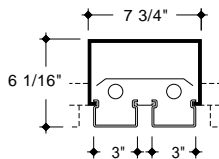

WHITE OPAL

2-32 W/T8 **DON-3-232-** 120 ES

2-40 W/T12 **DON-3-240-** 120 ES

* For other volts and ballast selection = SEE PAGE 34

ORDERING EX: CAT. NO. = **DON-35-240-120-ES**