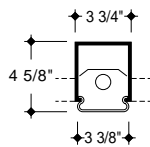

LUXALON SYSTEM

DIFFUSER

LAMPS

CAT. NO.

VOLTS*

BALLAST*

CLEAR PRISMATIC	1-32 W/T8	LUX-C-132-	120	ES
" "	1-40 W/T12	LUX-C-140-	120	ES
WHITE OPAL	1-32 W/T8	LUX-O-132-	120	ES
" "	1-40 W/T12	LUX-O-140-	120	ES