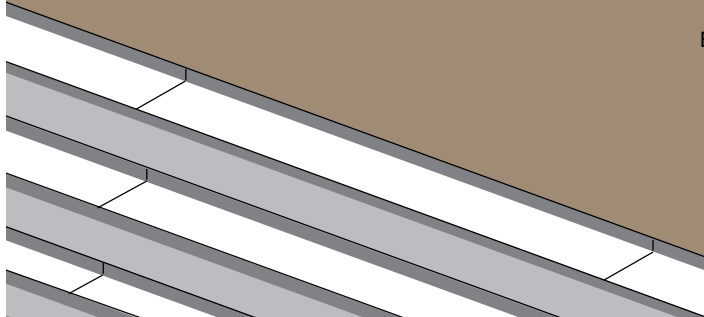

## RECESSED LUMINAIRES FOR LINEAR METAL CEILING

# LMC

Recessed lighting strips for linear metal ceilings with snap-in acrylic diffuser.

Diffuser profiles simulate the metal ceiling panels.

Equipped with end brackets for individual mounting, or side brackets for continuous row mounting. These must be specified when ordering.

Available for individual or continuous row mounting.

Black exterior with white interior reflector.