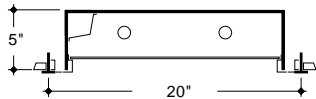

20" x 48"

LAMPS

CAT. NO.

VOLTS* BALLAST*

2-32 W/T8

AEP-204G-232-12-

120 ES

2-40 W/T12

AEP-204G-240-12-

120 ES