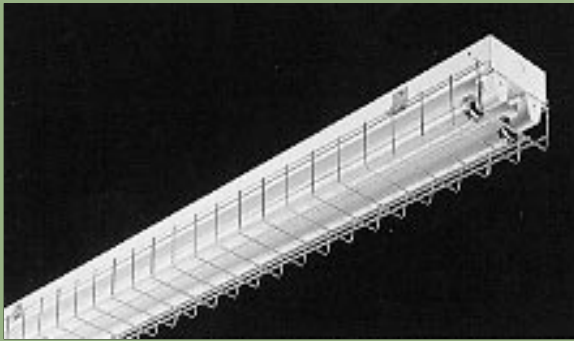

# LSSG-LSHOG

General purpose strip lighting.

Rapid start HO 800 MA. - Slimline 425 MA.

Individual or tandem wired, 4' to 16'.

End plates serve as connectors for continuous row mounting.

Suitable for surface, stem, or chain mounting.

Baked white enamel finish.

Zinc plated wire guard.

68

SLIMLINE	LAMPS	LENGTH	CAT. NO.	VOLTS*	BALLAST*
	1-75 W/T12/SL	8'	<b>LSSG-8-175-</b>	120	STD
	2-75 W/T12/SL (tandem)	16'	<b>LSSG-16-275-</b>	120	ES
	2-75 W/T12/SL	8'	<b>LSSG-8-275-</b>	120	ES
	<b>HIGH OUTPUT</b>				
	1-60 W/T12/HO	4'	<b>LSHOG-4-160-</b>	120	STD
	2-60 W/T12/HO (tandem)	8'	<b>LSHOG-8-260-</b>	120	STD
	1-110 W/T12/HO	8'	<b>LSHOG-8-1110-</b>	120	STD
	2-110 W/T12/HO (tandem)	16'	<b>LSHOG-16-2110-</b>	120	ES
	2-60 W/T12/HO	4'	<b>LSHOG-4-260-</b>	120	STD
	2-110 W/T12/HO	8'	<b>LSHOG-8-2110-</b>	120	ES